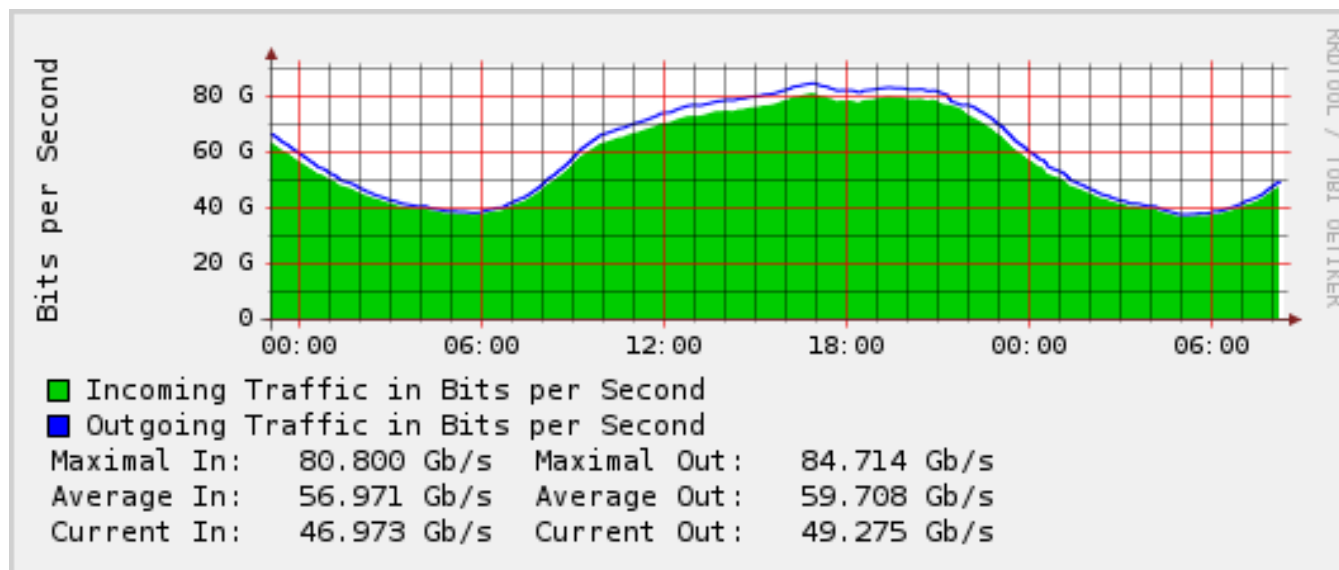

Aaagh! It's a Traffic Graph