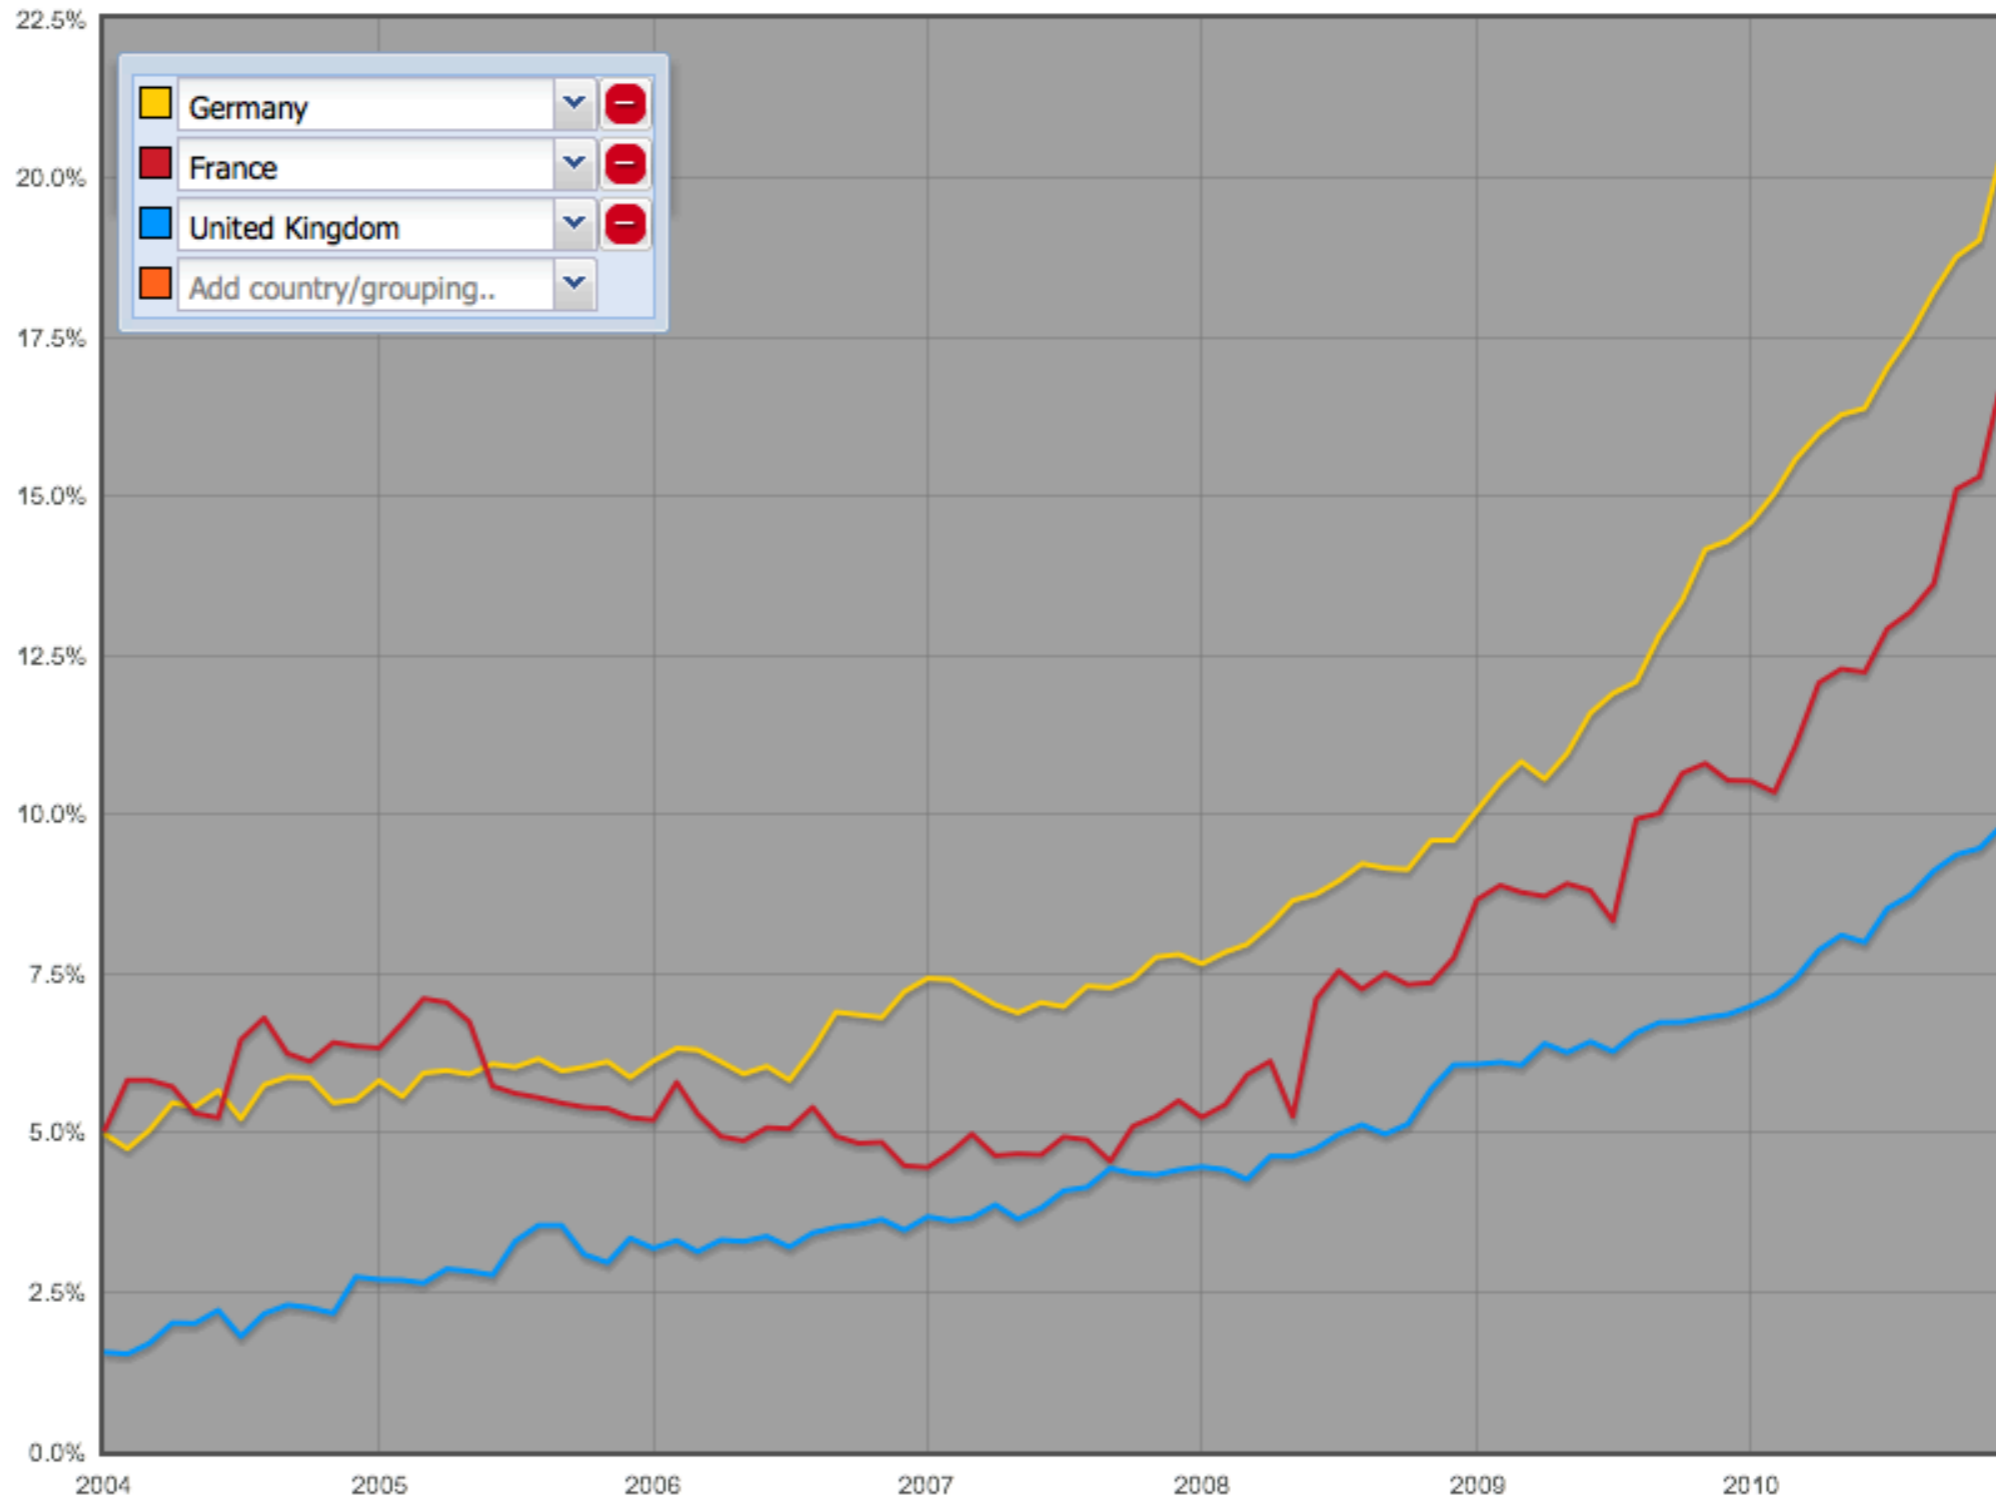

# UK IPv6 Progress...

UKNOF18

January 2011

permalink: <http://v6asns.ripe.net/v/6?s=DE;s=FR;s=GB>

This graph shows the percentage of networks (ASes) that announce an IPv6 prefix for a specified list of countries or groups of countries